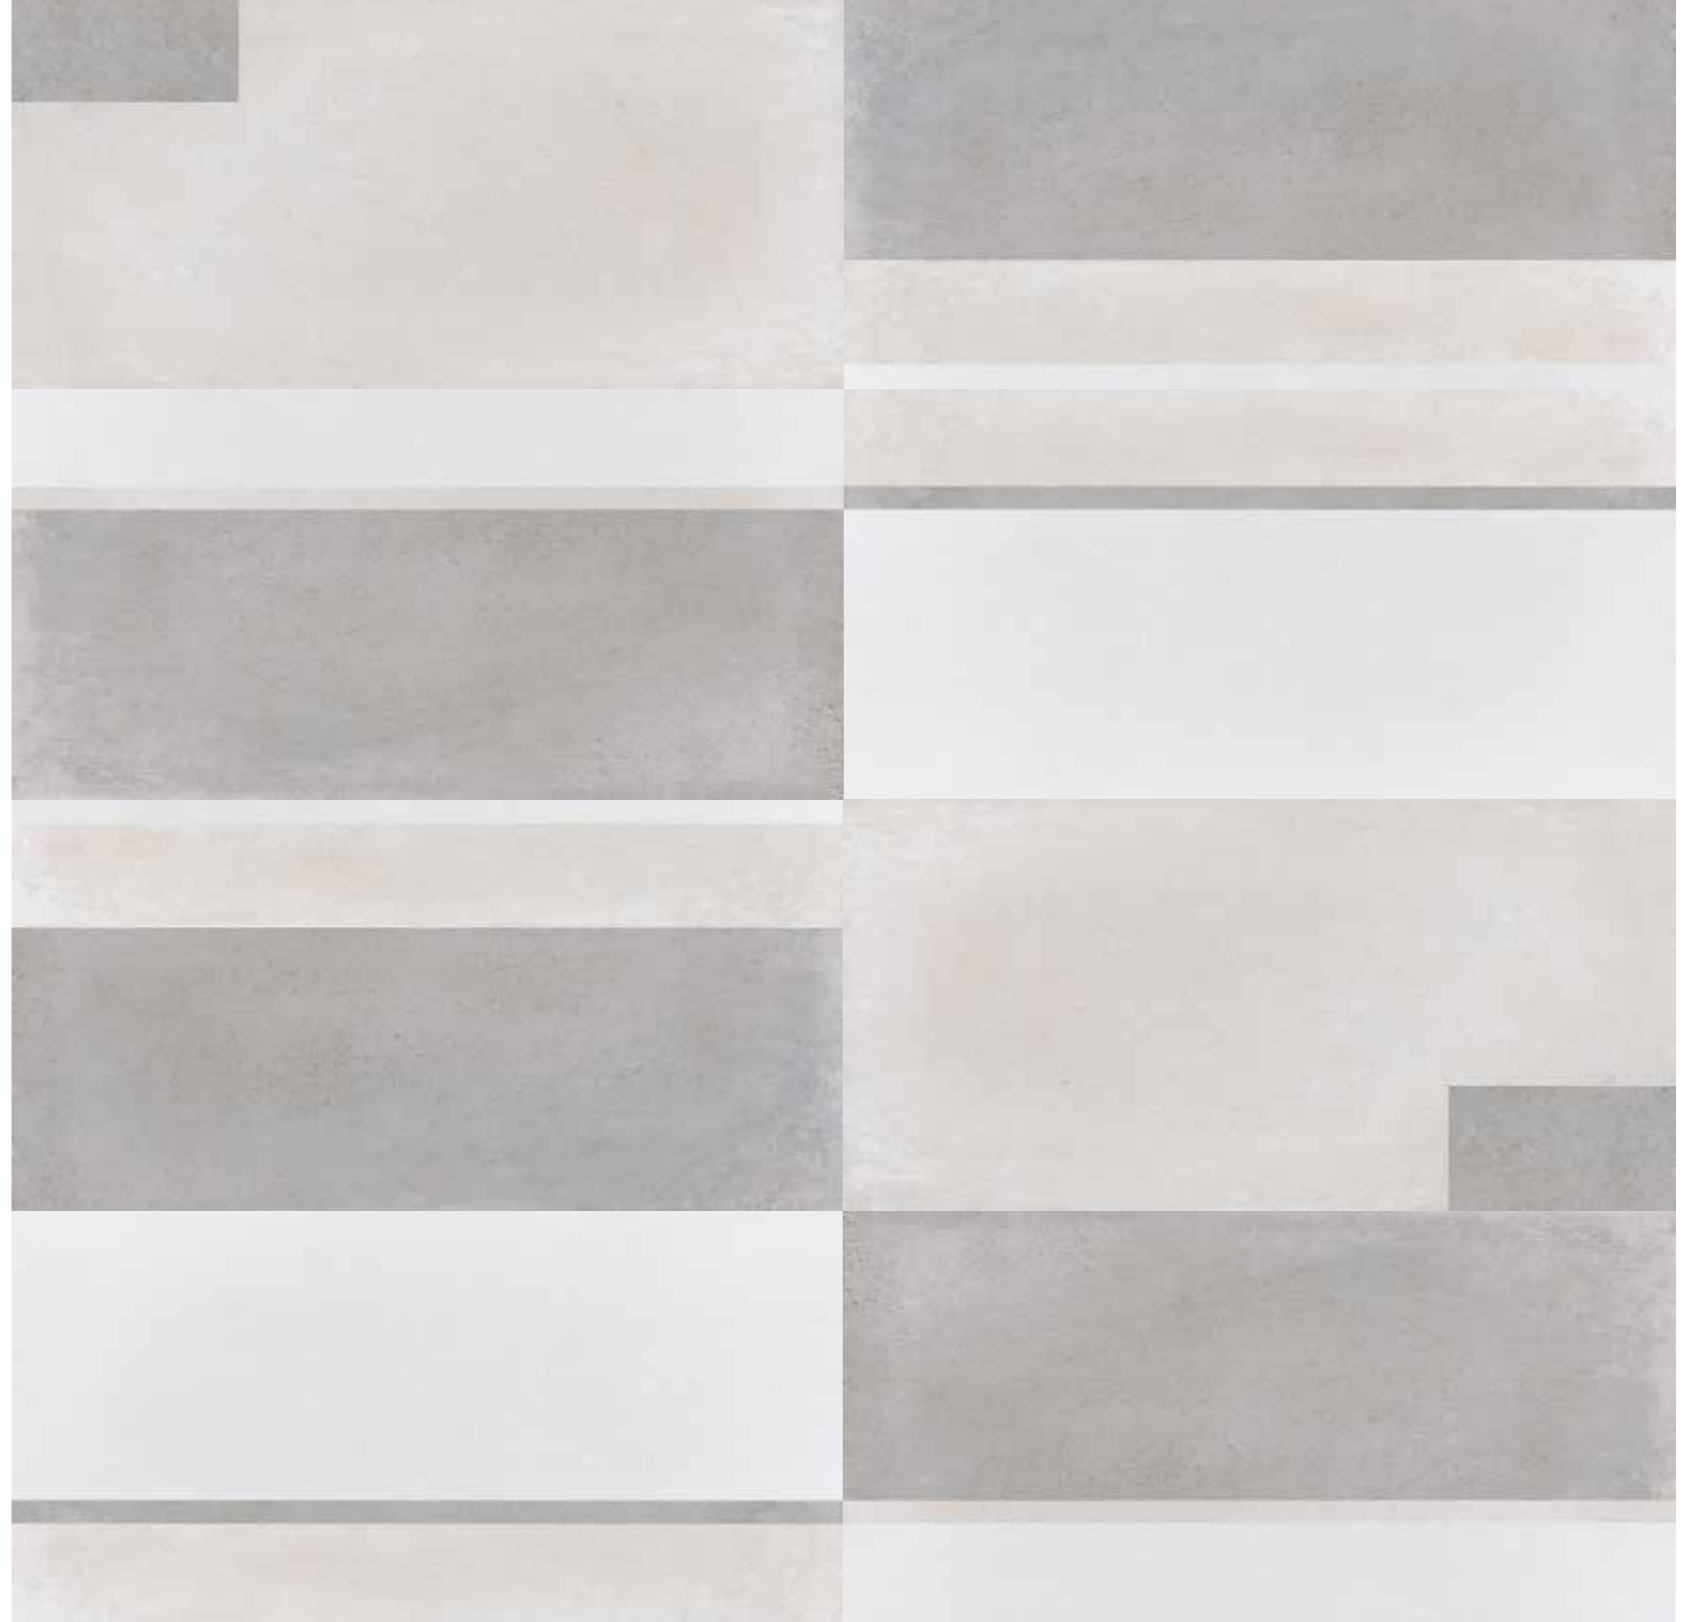

NEO

Cemento de gran formato que reproduce de forma realista el efecto desgastado propio de este material. Combinable con piezas decoradas de la misma serie. Apto para pavimento y revestimiento.

Large format cement that realistically recreates the wear and tear effect of this material. Satin finish. Combinable with decorative pieces from the same series. Suitable for paving or facing.

Porwhite:
Pasta Blanca / White body

Colores / Colors:
Blanco, Perla, Gris

Formato / Format:
42,5x86 cm / 16.73"x 33.86"

Pavimento / Floor Tile

Neo Cubic Decor*