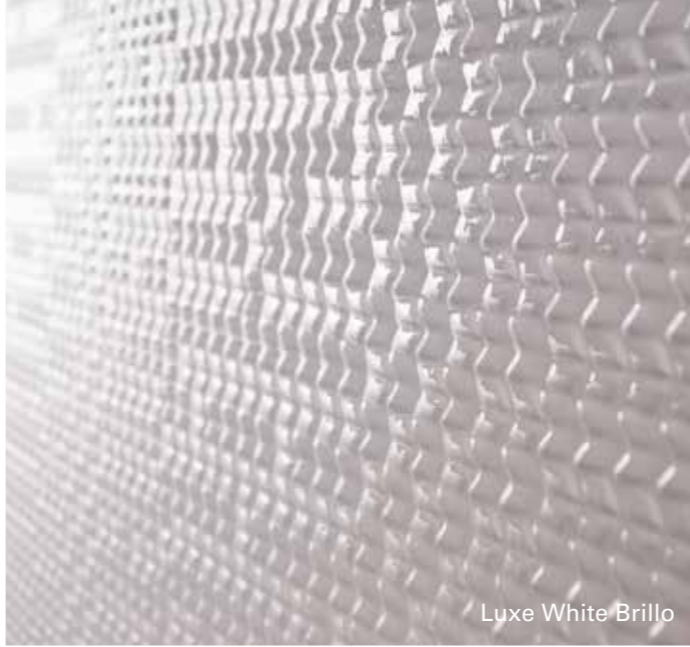

Luxe White Brillo

LUXE

Porcelánico metálico. Esta colección ofrece pronunciados relieves. Tonos neutros junto a otros metálicos, que realzan pavimentos y revestimientos como joyas. Sofisticación y elegancia a partes iguales.

Metallic effect porcelain tiles. The texture offers a very attractive pattern relief with no reflection. Neutral shades with additional metallic elements that enhance walls and floors as if they were pieces of jewellery. Sophistication and elegance in equal measures.

Porwhite:
Pasta Blanca / White body

Colores / Colors:
White, Black, Gold, Silver

Formato / Format:
29,2x58,5 cm / 11.50" x 23.03"

Revestimiento / Wall Tile